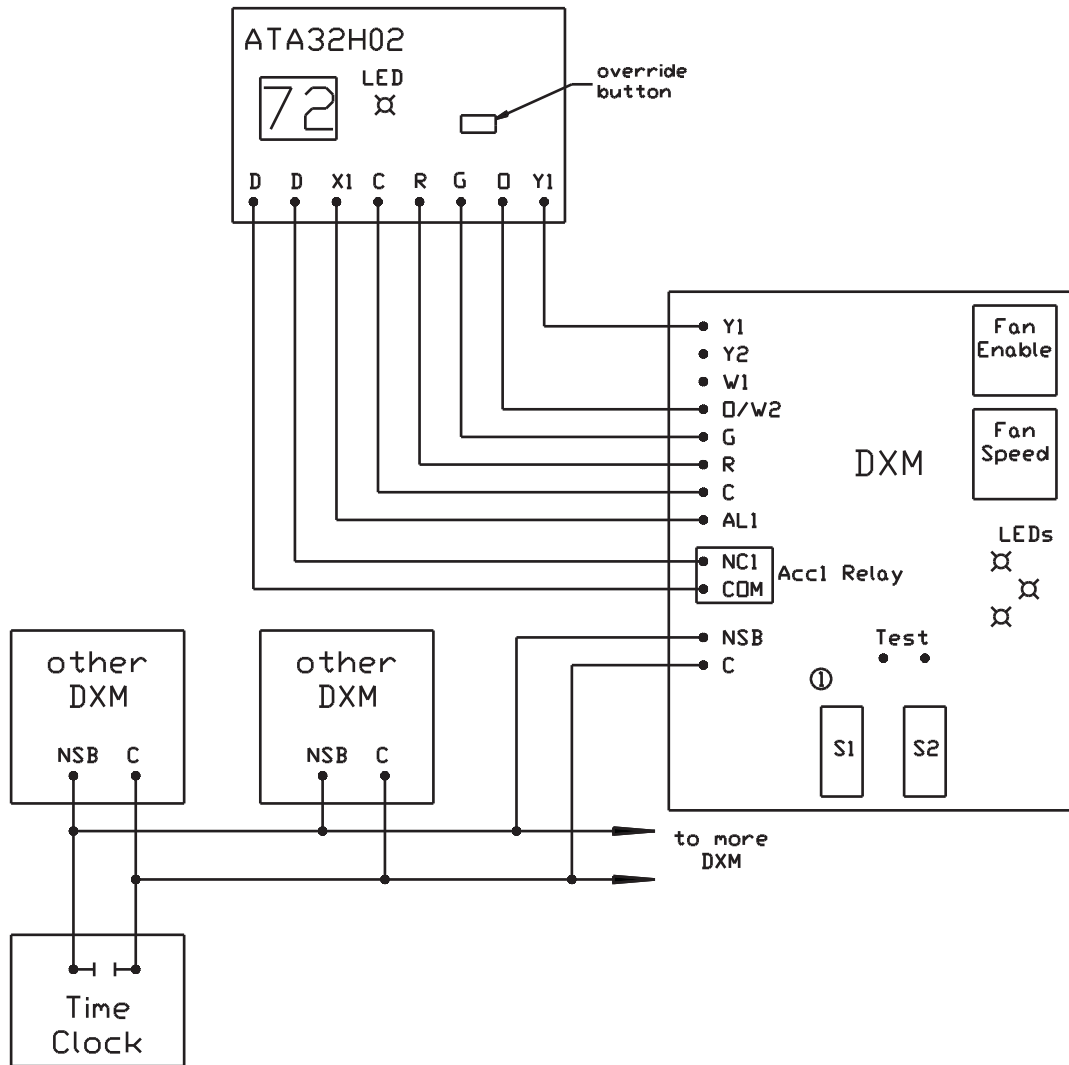

# DXM-Night Setback With Override

## DXM-Night Setback With Override

Notes

1) Dips 2.1=off, 2.2=on, 2.3=on for NSB operation.